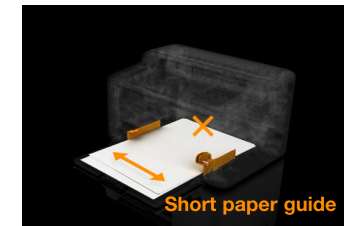

Prevent Paper Jams with Brother's Hassle-Free Printing Technology

Before: Short side guide may cause paper skew